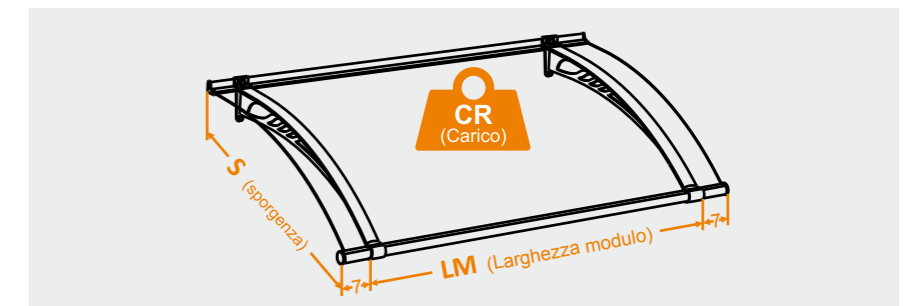

EGO' is the canopy easy, safety, multipurpose and cheap characterized by the simplicity of assembly and the quality of materials. Can install it on entrances, windows, balcony and wherever there is a need to shelter from rain, hailstorm and snow. EGO' can be combined to every kind of architecture making welcoming your entrance with style and elegance.

Structural steel brackets treated against corrosion, painted with epoxy dust Anthracite colour standard (other colours on request). Roof gutter and overstructure in extruded aluminium 6060/T5, satin silver colour (only finish available). Polycarbonate cover semitransparent with UV protection, in Frosted finish (only finish available). Screws for installation supplied as standard.

TABELLA CARICHI / LOAD TABLE

Interasse fra le mensole mt. / Distance between brackets mt.

DIMENSIONI

Sporgenza 0,65			Sporgenza 0,95			Sporgenza 1,25		
Tipologia Modulo	LM Larghezza Modulo	Prezzo (Euro)	Tipologia Modulo	LM Larghezza Modulo	Prezzo (Euro)	Tipologia Modulo	LM Larghezza Modulo	Prezzo (Euro)
Base	1,46		Base	1,46		Base	1,46	
	1,26			1,26			1,26	
	1,06			1,06			1,06	
	0,86			0,86			0,86	
Aggiuntivo	1,40		Aggiuntivo	1,40		Aggiuntivo	1,40	
	1,20			1,20			1,20	
	1,00			1,00			1,00	
Flap (coppia)	0,14		Flap (coppia)	0,14		Flap (coppia)	0,14	
Personalizzazioni								
Colore mensole non di serie + 15%			Colore mensole non di serie + 15%			Colore mensole non di serie + 15%		