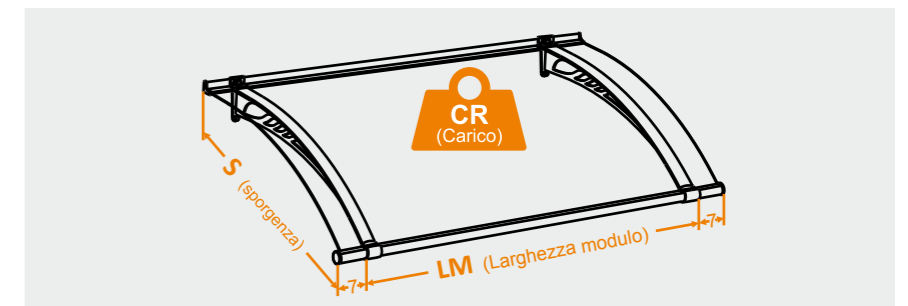

EGO' is the canopy easy, safety, multipurpose and cheap characterized by the simplicity of assembly and the quality of materials. Can install it on entrances, windows, balcony and wherever there is a need to shelter from rain, hailstorm and snow. EGO' can be combined to every kind of architecture making welcoming your entrance with style and elegance.

Structural steel brackets treated against corrosion, painted with epoxy dust Anthracite colour standard (other colours on request). Roof gutter and overstructure in extruded aluminium 6060/T5, satin silver colour (only finish available). Polycarbonate cover semitransparent with UV protection, in Frosted finish (only finish available). Screws for installation supplied as standard.

TABELLA CARICHI / LOAD TABLE

DIMENSIONI

Sporgenza 0,65			Sporgenza 0,95			Sporgenza 1,25		
Tipologia Modulo	LM Larghezza Modulo	Prezzo (Euro)	Tipologia Modulo	LM Larghezza Modulo	Prezzo (Euro)	Tipologia Modulo	LM Larghezza Modulo	Prezzo (Euro)
Base	1,46		Base	1,46		Base	1,46	
	1,26			1,26			1,26	
	1,06			1,06			1,06	
	0,86			0,86			0,86	
Aggiuntivo	1,40		Aggiuntivo	1,40		Aggiuntivo	1,40	
	1,20			1,20			1,20	
	1,00			1,00			1,00	
Flap (coppia)	0,14		Flap (coppia)	0,14		Flap (coppia)	0,14	
Personalizzazioni								
Colore mensole non di serie + 15%			Colore mensole non di serie + 15%			Colore mensole non di serie + 15%		